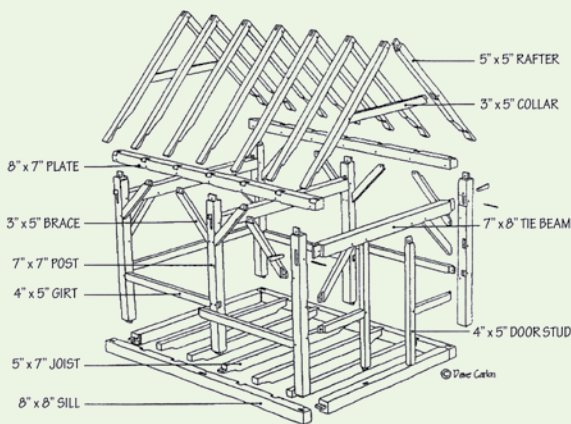

HANDCRAFTED TIMBER FRAME FOR SALE

at a great price!

Please visit our website:
rockymountainworkshops.com

Contact Peter Haney
at 970-482-1366
or haneyrmw@frii.com
for more details,
including transportation
and payments.

All connections are traditional "mortise and tenon" pegged joinery. Dimensions are 12' x 16' and includes a floor system and large horizontal beams for an upper loft. Made of locally harvested and milled wood. A great frame for a cabin, garden shed, art studio, outdoor pavilion. As a workshop project, this frame is being sold at the discounted price of $7700.00 FOB Colorado State University Mountain Campus. Frame will be available late August to early September, 2019. Photos of finished frames and references from previous workshop frame buyers are available.