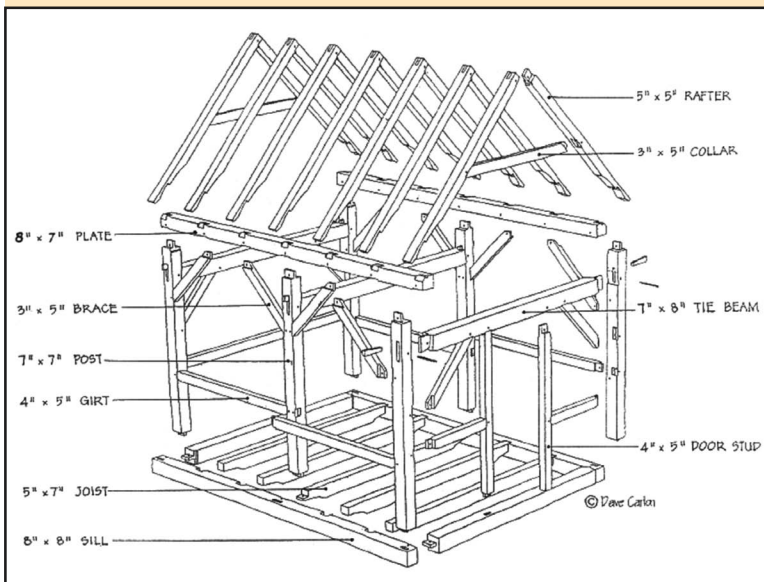

For Sale

and at a Great Price!

Traditional, hand-crafted timber frame. All connections are traditional "mortise and tenon", pegged joinery. Dimensions are 12' x 16' and includes a floor system and large horizontal beams for an upper loft. Made of locally harvested and milled wood. A great frame for a garden shed, getaway cabin, art studio, outdoor pavilion. As a workshop project, this frame is being sold at the discount price of \$6600 FOB Colorado State University Mountain Campus, Pingree Park, CO. Frame will be available Sept. 17, 2011. Photos of finished frames and references from previous workshop frame buyers are available. Please contact Peter Haney for more details, including transportation and payments.

HAND-CRAFTED TIMBER FRAME