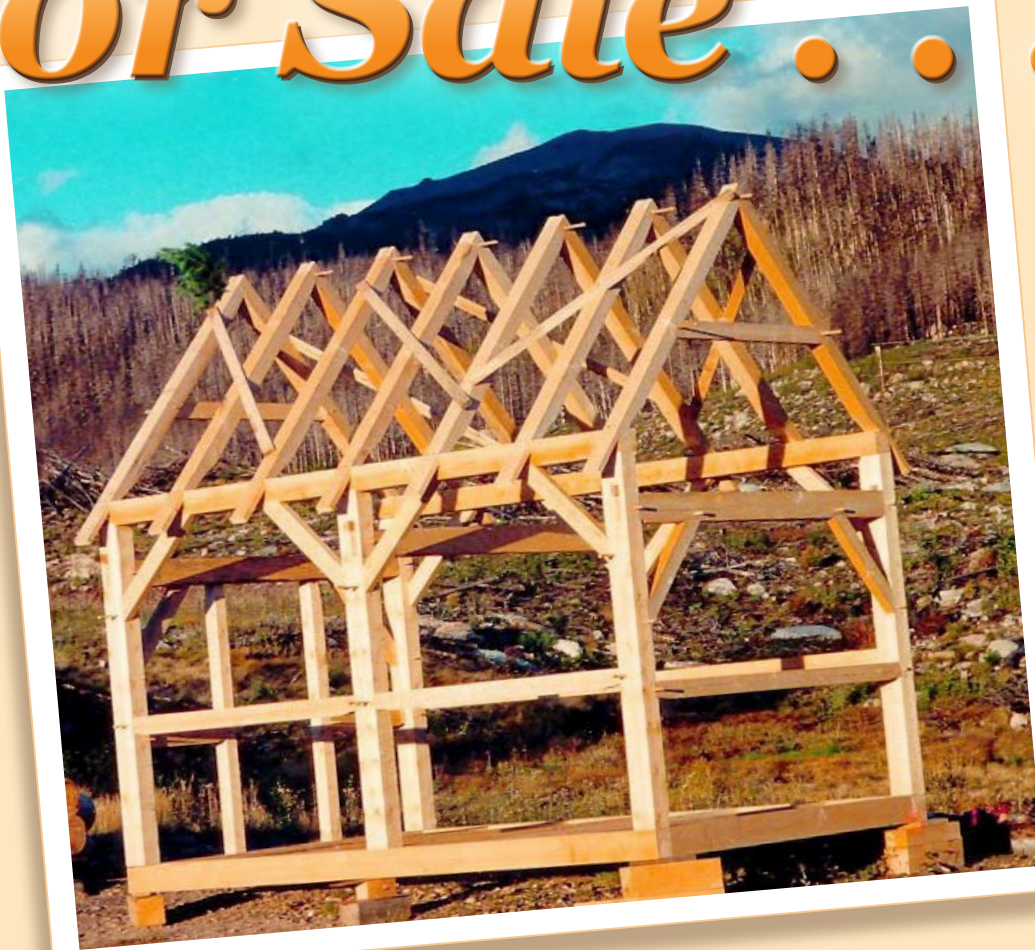

For Sale

and at a Great Price!

Traditional, hand-crafted timber frame. All connections are traditional "mortise and tenon", pegged joinery. Dimensions are 12' x 16' and includes a floor system and large horizontal beams for an upper loft. Made of locally harvested and milled wood. A great frame for a garden shed, getaway cabin, art studio, outdoor pavilion. As a workshop project, this frame is being sold at the discount price of \$6600 FOB Colorado State University Mountain Campus, Pingree Park, CO. Frame will be available Sept. 17, 2011. Photos of finished frames and references from previous workshop frame buyers are available. Please contact Peter Haney for more details, including transportation and payments.

HAND-CRAFTED TIMBER FRAME